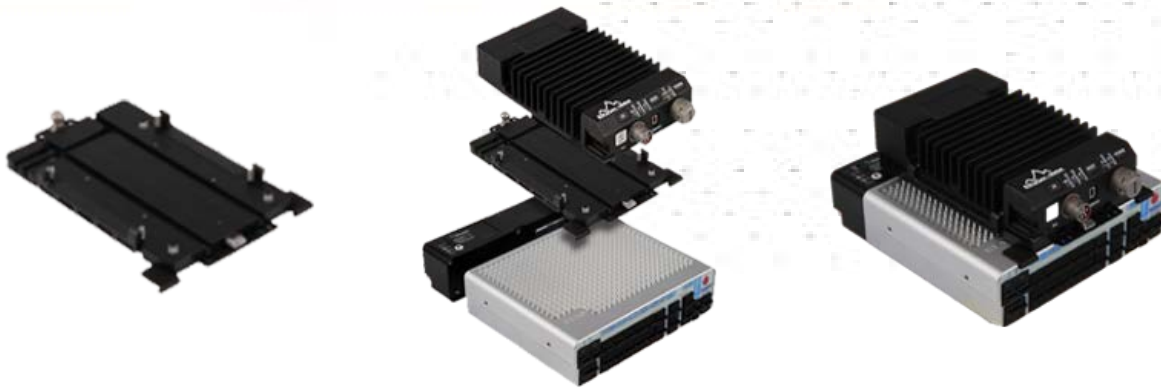

# VOYAGER/HAIPE

VoyagerHAIPE Brackets provide easy mounting for HAIPE encryption devices to any Voyager network module with a Voyager 1 Chassis attached. The VoyagerHAIPE bracket secures the encryption device to the Voyager network module. The entire secure network enclave can then easily slide into a Voyager chassis such as Voyager 8 , Voyager 8+ and Voyager 2.

## OPTIONS

- VoyagerHAIPE for ViaSat KG-250X
- VoyagerHAIPE for ViaSat KG-250XS
- Voyager175-N

Portable

Rugged

Low Power